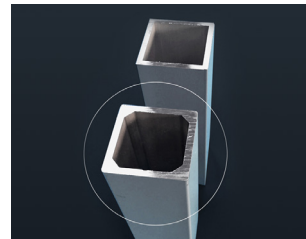

THE NEXT GENERATION IN SHADING

DELIVERING VALUE

The Olympus is the upgraded "Gold Standard" of our Rainier models and is known to be our most popular unit available. The Olympus offers the latest key product enhancements to ensure a long lasting, trouble free shading system. The Olympus is confidently backed with our extended Diamond Protection Warranty package included at no additional cost.

ELEGANT PERFORMANCE

The Olympus Shading System features components that provide a refined, finished look while adding strength and durability to the system. The aluminum powder coated torsion bar has been upgraded to a stronger, thicker wall profile to increase unit rigidity. The retractable arms are where you'll notice the greatest improvements. These arms feature larger arm profiles, a concealed heavy duty arm belt, sealed ball bearings at the elbow and an overall contoured designer shade.

PRODUCT FEATURES:

SIZES AVAILABLE

The Olympus shading system is custom made to fit your unique space. With widths up to 40' wide and projections up to 13', we've got you covered!

The Rainier components meet stringent ISO 9001 and TUV standards and are assembled in the USA by skilled craftspeople.

HEAVY DUTY TORSION BAR

The Olympus torsion bar is 15% heavier than our standard bar. This provides a stable shading system with less bouncing in light winds.

CONCEALED ARM TENSION SYSTEM

The larger, internally hidden belt translates to a cleaner finished look with a tighter fabric cover.

OLYMPUS ARMS

sealed ball bearings & larger profiles providing smooth and quiet operation.

MOTORIZED

Easy touch of a button motorized operation includes a manual override feature should you lose power.

MOUNTING

Wall, soffit, or roof mounting available to match your needs.

LIFETIME WARRANTY