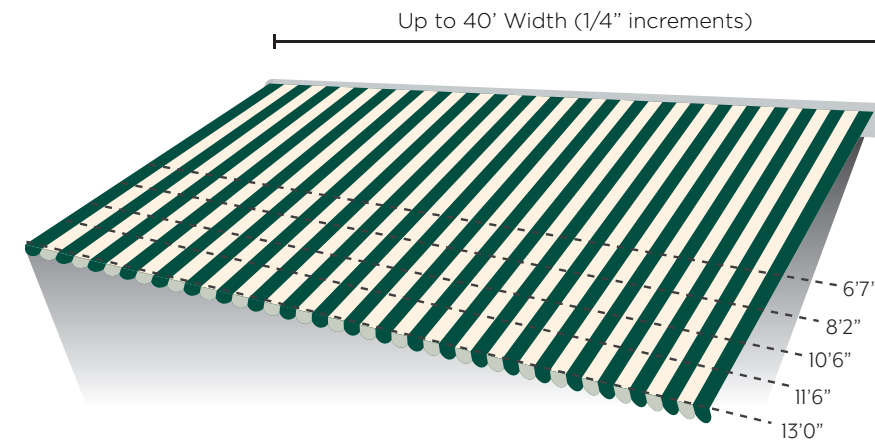

PRODUCT FEATURES: