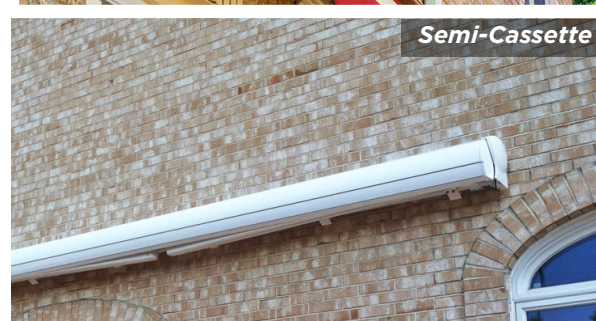

MOUNTING & FABRIC PROTECTION

Your Rainier unit can be ordered:

Open Roller: Your unit fabric is fully exposed when rolled up. Available as soffit or wall mount.

Semi Cassette: Providing full fabric protection for any mounting application. We recommend this option especially for roof mounting.

Standard Hood: When limited wall mounting space is available, Roof mounting is your best option and always opt for the protective hood.

PRODUCT
OPTIONS